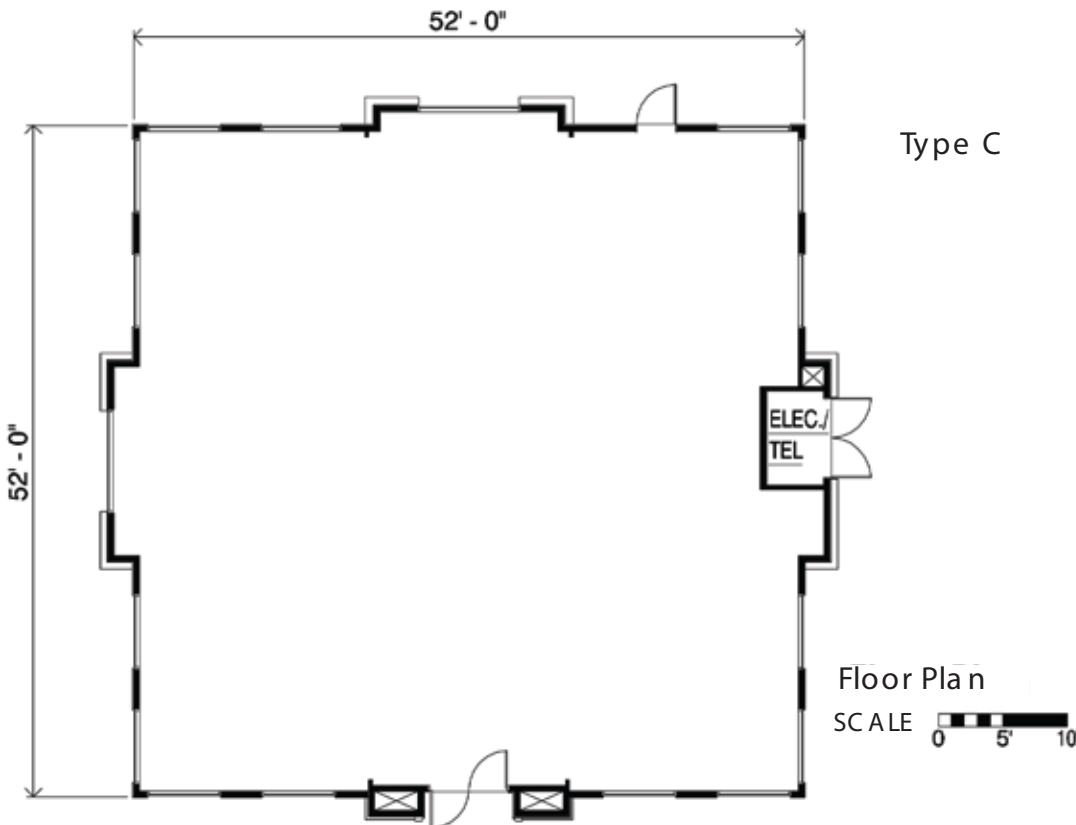

C

(6) C units

Full height glass in most locations

Glass on all four sides of building

Distinctive architecture design

Floor Plan

1,959 square feet

Flexible floor designs

Column free

Excellent ceiling height