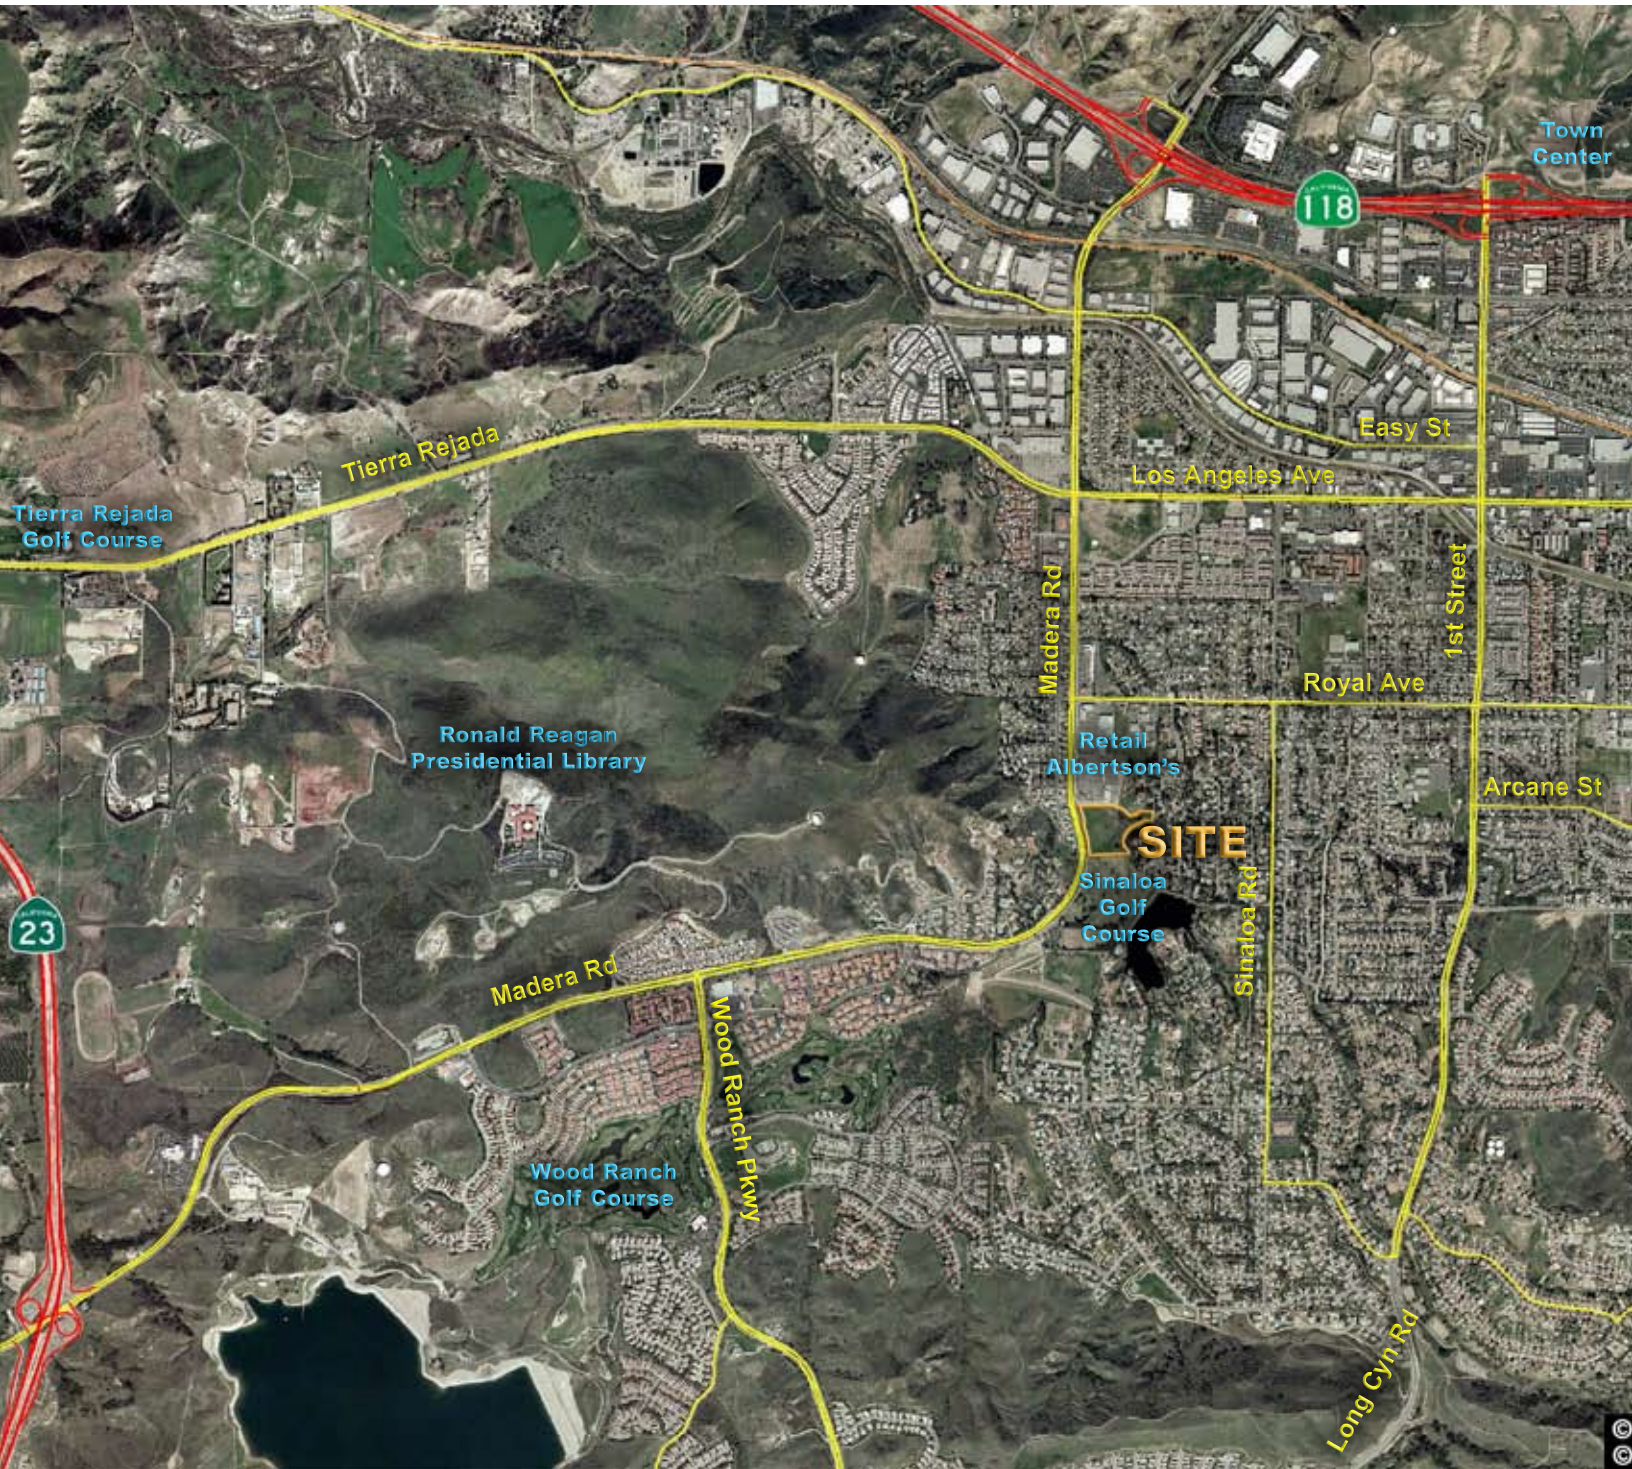

Woodranch Professional Center

Macro Aerial | www.woodranchprofessional.com

Contact for further information:

Mike Foxworthy | 805.384.8830 | mike.foxworthy@daumcommercial.com

S I M I V A L L E Y , C A L I F O R N I A